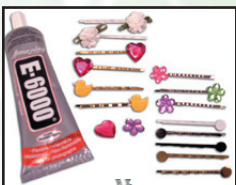

RETRACTABLE BADGE HOLDER WITH ALLIGATOR CLIP

Cord length: 30"

Colors: Black/White

CARABINER BADGE REEL WITH 40" TAPE MEASURE

Clip this handy gadget on your shirt or

Size: 3 2/8" x 1 1/2".

E-6000 MULTI-PURPOSE ADHESIVE

An adhesive formulated to meet high-performance industrial requirements. 3.7 oz.

CHROME PLATED RETRACTABLE BADGE REEL

Slide clip on back or can be worn as a necklace.

STETHOSCOPE ID TAG

Easily clasps around rubber tubing. Large round imprint area on front side. Conveniently fits most stethoscopes.